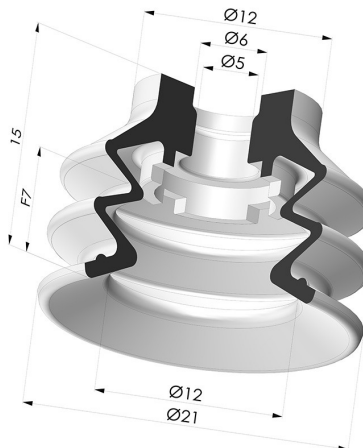

TECHNICAL INFORMATION

Arrow :	7 mm
Category :	With bellows
Contact lip diameter :	20 mm
Height (in mm) :	15
Horizontal force :	14 N
inner barrel diameter :	5mm
Number of bellows :	2.5 Bellows
Range :	Suction cup
Series :	96C
Shape :	2.5 Bellows
Vertical force :	7 N

Variants:

Variant reference:

96C 20PU A

- Color: Green / Yellow
- Matter: Polyurethane
- Shore Hardness: SH60 / SH30

Related products:

Separable Female Fitting M5

Product reference:
9PM5-2

Separable Female Fitting M5 - with Filter

Product reference:
9PM5-2-F

Separable Female Fitting M5 - with Spray Nozzle

Product reference:
9PM5-2-GIC

Separable Male Fitting 1/8G - with Filter

Product reference:
9PM18-4-F

Separable Female Fitting 1/8G - with Filter