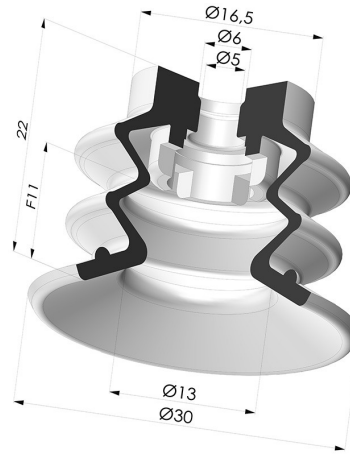

**TECHNICAL INFORMATION**

|                                |              |
|--------------------------------|--------------|
| <b>Arrow :</b>                 | 11 mm        |
| <b>Category :</b>              | With bellows |
| <b>Contact lip diameter :</b>  | 30 mm        |
| <b>Height (in mm) :</b>        | 22           |
| <b>Horizontal force :</b>      | 27.5 N       |
| <b>inner barrel diameter :</b> | 5mm          |
| <b>Number of bellows :</b>     | 2.5 Bellows  |
| <b>Range :</b>                 | Suction cup  |
| <b>Series :</b>                | 96C          |
| <b>Shape :</b>                 | 2.5 Bellows  |
| <b>Vertical force :</b>        | 14 N         |

**Variants:**

Variant reference:  
**96C 30PU A**

- Color: Green / Yellow
- Matter: Polyurethane
- Shore Hardness: SH60 / SH30

**Related products:**

**Separable Female Fitting M5**

Product reference:  
 9PM5-2

**Separable Female Fitting M5 - with Filter**

Product reference:  
 9PM5-2-F

**Separable Female Fitting M5 - with Spray Nozzle**

Product reference:  
 9PM5-2-GIC

**Flexible White Filter Series FIBS Ø 22 mm**

Product reference: FIBS  
 96 30

**Separable Male Fitting 1/8G - with Filter**

Product reference:  
 9PM18-4-F

**Separable Female Fitting 1/8G - with Filter**

Product reference:  
 9PF18-4-F