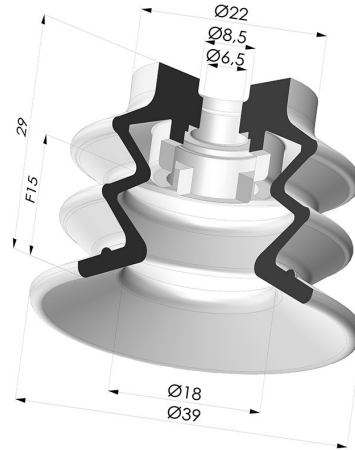

TECHNICAL INFORMATION

Arrow :	15 mm
Category :	With bellows
Contact lip diameter :	40 mm
Height (in mm) :	29
Horizontal force :	49 N
inner barrel diameter :	6.5mm
Number of bellows :	2.5 Bellows
Range :	Suction cup
Series :	96C
Shape :	2.5 Bellows
Vertical force :	24.5 N

Variants:

Variant reference:

96C 40PU A

- Color: Green / Yellow
- Matter: Polyurethane
- Shore Hardness: SH60 / SH30

Related products:

Separable Male Fitting 1/4G

Product reference:
9M14-2

Separable Male Fitting 1/4G - with Spray Nozzle

Product reference:
9M14-2-GIC

Separable Female Fitting 1/8G

Product reference:
9M18-2

Separable Female Fitting 1/8G - with Filter

Product reference:
9M18-2-F

Separable Female Fitting 1/8G - with Spray Nozzle

Separable Female Fitting 1/4G - with Filter

Product reference:
9MF14-4-F