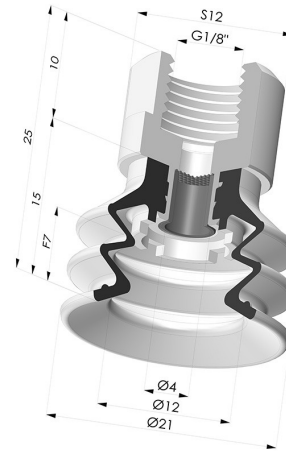

**TECHNICAL INFORMATION**

|                                |              |
|--------------------------------|--------------|
| <b>Arrow :</b>                 | 7 mm         |
| <b>Category :</b>              | With bellows |
| <b>Contact lip diameter :</b>  | 20 mm        |
| <b>Height (in mm) :</b>        | 25           |
| <b>Horizontal force :</b>      | 14 N         |
| <b>inner barrel diameter :</b> | Female G1/8" |
| <b>Number of bellows :</b>     | 2.5 Bellows  |
| <b>Range :</b>                 | Suction cup  |
| <b>Series :</b>                | 96C          |
| <b>Shape :</b>                 | 2.5 Bellows  |
| <b>Vertical force :</b>        | 7 N          |

**Variants:**

Variant reference:

**96C 20PU F18D-4-F**

- Color: Green / Yellow
- Matter: Polyurethane
- Shore Hardness: SH60 / SH30

**Related products:**

**Bellows Suction Cup 2.5 folds Series 96C, 20 mm Ø**  
 Product reference: 96C 20-- A

**Separable Female Fitting 1/8G - with Filter**  
 Product reference: 9PF18-4-F