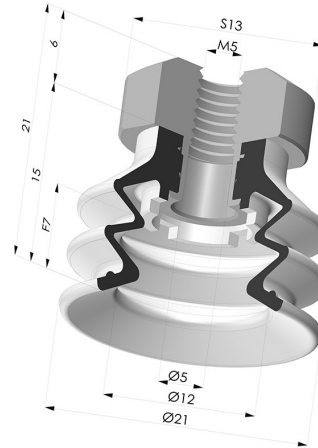

TECHNICAL INFORMATION

Arrow :	7 mm
Category :	With bellows
Contact lip diameter :	20 mm
Height (in mm) :	21
Horizontal force :	14 N
inner barrel diameter :	M5
Number of bellows :	2.5 Bellows
Range :	Suction cup
Series :	96C
Shape :	2.5 Bellows
Vertical force :	7 N

Variants:

Variant reference:
96C 20PU FM5

- Color: Green / Yellow
- Matter: Polyurethane
- Shore Hardness: SH60 / SH30

Related products:

Separable Female Fitting M5

Product reference: 9PM5-2

Bellows Suction Cup 2.5 folds Series 96C, 20 mm Ø

Product reference: 96C 20-- A