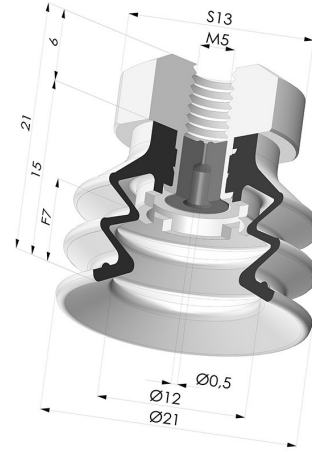

TECHNICAL INFORMATION

Arrow :	7 mm
Category :	With bellows
Contact lip diameter :	20 mm
Height (in mm) :	21
Horizontal force :	14 N
inner barrel diameter :	M5
Number of bellows :	2.5 Bellows
Range :	Suction cup
Series :	96C
Shape :	2.5 Bellows
Vertical force :	7 N

Variants:

Variant reference:
96C 20PU FM5GIC

- Color: Green / Yellow
- Matter: Polyurethane
- Shore Hardness: SH60 / SH30

Related products:

Separable Female Fitting M5 - with Spray Nozzle

Product reference: 9PM5-2-GIC

Bellows Suction Cup 2.5 folds Series 96C, 20 mm Ø

Product reference: 96C 20-- A