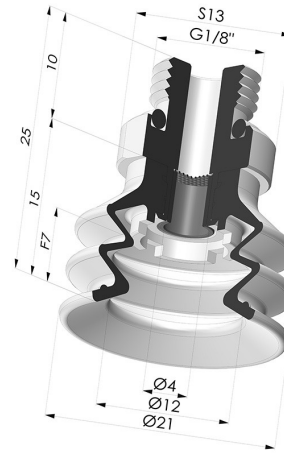

TECHNICAL INFORMATION

Arrow :	7 mm
Category :	With bellows
Contact lip diameter :	20 mm
Height (in mm) :	25
Horizontal force :	14 N
inner barrel diameter :	Male G1/8"
Number of bellows :	2.5 Bellows
Range :	Suction cup
Series :	96C
Shape :	2.5 Bellows
Vertical force :	7 N

Variants:

Variant reference:

96C 20PU M18D-4-F

- Color: Green / Yellow
- Matter: Polyurethane
- Shore Hardness: SH60 / SH30

Related products:

Bellows Suction Cup 2.5 folds Series 96C, 20 mm Ø
 Product reference: 96C 20-- A

Separable Male Fitting 1/8G - with Filter
 Product reference: 9PM18-4-F