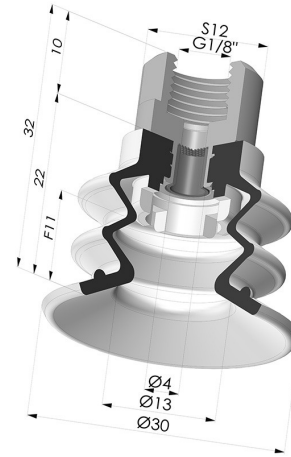

TECHNICAL INFORMATION

Arrow :	11 mm
Category :	With bellows
Contact lip diameter :	30 mm
Height (in mm) :	32
Horizontal force :	27.5 N
inner barrel diameter :	Female G1/8"
Number of bellows :	2.5 Bellows
Range :	Suction cup
Series :	96C
Shape :	2.5 Bellows
Vertical force :	14 N

Variants:

Variant reference:

96C 30PU F18D-4-F

- Color: Green / Yellow
- Matter: Polyurethane
- Shore Hardness: SH60 / SH30

Related products:

Bellows Suction Cup 2.5 folds Series 96C, Ø 30 mm
 Product reference: 96C 30-- A

Flexible White Filter Series FIBS Ø 22 mm
 Product reference: FIBS 96 30

Separable Female Fitting 1/8G - with Filter
 Product reference: 9PF18-4-F