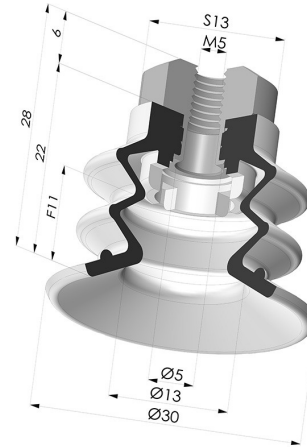

TECHNICAL INFORMATION

Arrow :	11 mm
Category :	With bellows
Contact lip diameter :	30 mm
Height (in mm) :	28
Horizontal force :	27.5 N
inner barrel diameter :	M5
Number of bellows :	2.5 Bellows
Range :	Suction cup
Series :	96C
Shape :	2.5 Bellows
Vertical force :	14 N

Variants:

Variant reference:
96C 30PU FM5

- Color: Green / Yellow
- Matter: Polyurethane
- Shore Hardness: SH60 / SH30

Related products:

Separable Female Fitting M5

Product reference: 9PM5-2

Bellows Suction Cup 2.5 folds Series 96C, Ø 30 mm

Product reference: 96C 30-- A

Flexible White Filter Series FIBS Ø 22 mm

Product reference: FIBS 96 30