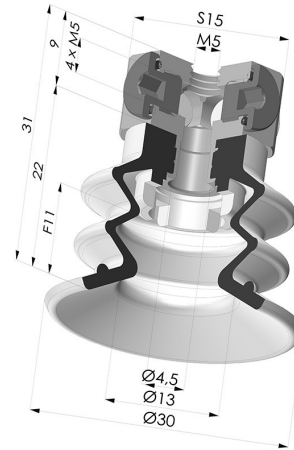

TECHNICAL INFORMATION

Arrow :	11 mm
Category :	With bellows
Contact lip diameter :	30 mm
Height (in mm) :	31
Horizontal force :	27.5 N
inner barrel diameter :	M5
Number of bellows :	2.5 Bellows
Range :	Suction cup
Series :	96C
Shape :	2.5 Bellows
Vertical force :	14 N

Variants:

Variant reference:
96C 30PU FM5BD

- Color: Green / Yellow
- Matter: Polyurethane
- Shore Hardness: SH60 / SH30

Related products:

Bellows Suction Cup 2.5 folds Series 96C, Ø 30 mm
 Product reference: 96C 30-- A

Flexible White Filter Series FIBS Ø 22 mm
 Product reference: FIBS 96 30