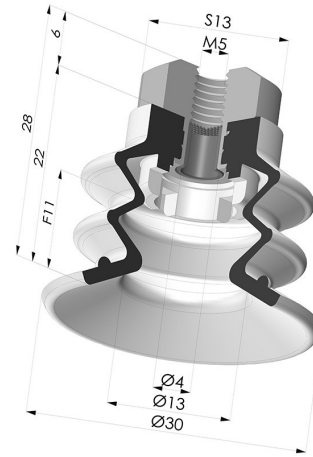

TECHNICAL INFORMATION

Arrow :	11 mm
Category :	With bellows
Contact lip diameter :	30 mm
Height (in mm) :	28
Horizontal force :	27.5 N
inner barrel diameter :	M5
Number of bellows :	2.5 Bellows
Range :	Suction cup
Series :	96C
Shape :	2.5 Bellows
Vertical force :	14 N

Variants:

Variant reference:

96C 30PU FM5F

- Color: Green / Yellow
- Matter: Polyurethane
- Shore Hardness: SH60 / SH30

Related products:

Separable Female Fitting M5 - with Filter

Product reference: 9PM5-2-F

Bellows Suction Cup 2.5 folds Series 96C, Ø 30 mm

Product reference: 96C 30-- A

Flexible White Filter Series FIBS Ø 22 mm

Product reference: FIBS 96 30