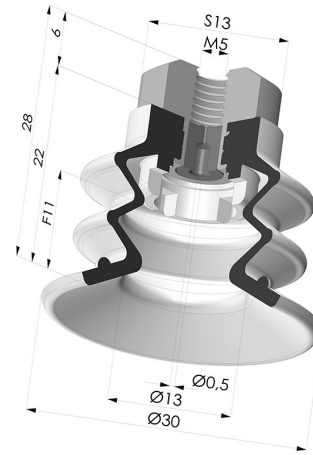

**TECHNICAL INFORMATION**

<b>Arrow :</b>	11 mm
<b>Category :</b>	With bellows
<b>Contact lip diameter :</b>	30 mm
<b>Height (in mm) :</b>	28
<b>Horizontal force :</b>	27.5 N
<b>inner barrel diameter :</b>	M5
<b>Number of bellows :</b>	2.5 Bellows
<b>Range :</b>	Suction cup
<b>Series :</b>	96C
<b>Shape :</b>	2.5 Bellows
<b>Vertical force :</b>	14 N

**Variants:**

Variant reference:  
**96C 30PU FM5GIC**

- Color: Green / Yellow
- Matter: Polyurethane
- Shore Hardness: SH60 / SH30

**Related products:**

**Separable Female Fitting M5 - with  
 Spray Nozzle**

Product reference: 9PM5-2-GIC

**Bellows Suction Cup 2.5 folds Series  
 96C, Ø 30 mm**

Product reference: 96C 30-- A

**Flexible White Filter Series FIBS Ø 22  
 mm**

Product reference: FIBS 96 30