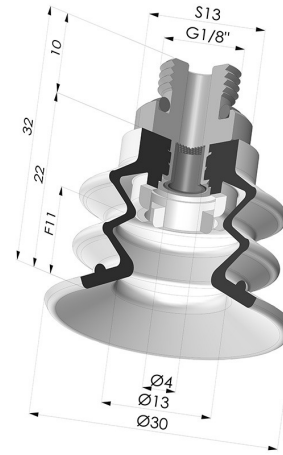

TECHNICAL INFORMATION

Arrow :	11 mm
Category :	With bellows
Contact lip diameter :	30 mm
Height (in mm) :	32
Horizontal force :	27.5 N
inner barrel diameter :	Female G1/8"
Number of bellows :	2.5 Bellows
Range :	Suction cup
Series :	96C
Shape :	2.5 Bellows
Vertical force :	14 N

Variants:

Variant reference:

96C 30PU M18D-4-F

- Color: Green / Yellow
- Matter: Polyurethane
- Shore Hardness: SH60 / SH30

Related products:

Bellows Suction Cup 2.5 folds Series 96C, Ø 30 mm
 Product reference: 96C 30-- A

Flexible White Filter Series FIBS Ø 22 mm
 Product reference: FIBS 96 30

Separable Male Fitting 1/8G - with Filter
 Product reference: 9PM18-4-F