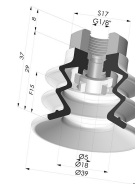

TECHNICAL INFORMATION

Arrow :	15 mm
Category :	With bellows
Contact lip diameter :	40 mm
Height (in mm) :	44
Horizontal force :	49 N
inner barrel diameter :	Male G1/4"
Number of bellows :	2.5 Bellows
Range :	Suction cup
Series :	96C
Shape :	2.5 Bellows
Vertical force :	24.5 N

Variants:

Variant reference:
96C 40PU 14D-2

- Color: Green / Yellow
- Matter: Polyurethane
- Shore Hardness: SH60 / SH30

Related products:

Separable Male Fitting 1/4G

Product reference: 9M14-2

Flexible White Filter Series FIBS Ø 29 mm

Product reference: FIBS 96 40

Bellows Suction Cup 2.5 folds Series 96C, Ø 40 mm

Product reference: 96C 40-- 18D-2