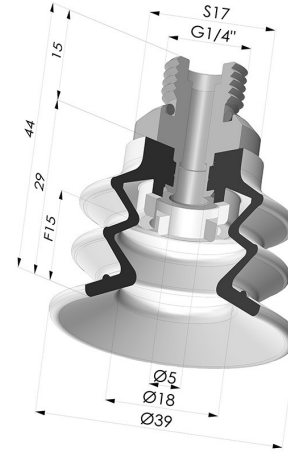

TECHNICAL INFORMATION

Arrow :	15 mm
Category :	With bellows
Contact lip diameter :	40 mm
Height (in mm) :	44
Horizontal force :	49 N
inner barrel diameter :	Male G1/4"
Number of bellows :	2.5 Bellows
Range :	Suction cup
Series :	96C
Shape :	2.5 Bellows
Vertical force :	24.5 N

Variants:

Variant reference:
96C 40PU 14D-2

- Color: Green / Yellow
- Matter: Polyurethane
- Shore Hardness: SH60 / SH30

Related products:

Separable Male Fitting 1/4G

Product reference: 9M14-2

Flexible White Filter Series FIBS Ø 29 mm

Product reference: FIBS 96 40

Bellows Suction Cup 2.5 folds Series 96C, Ø 40 mm

Product reference: 96C 40-- 18D-2