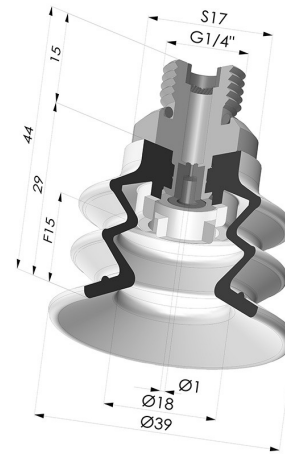

**TECHNICAL INFORMATION**

<b>Arrow :</b>	15 mm
<b>Category :</b>	With bellows
<b>Contact lip diameter :</b>	40 mm
<b>Height (in mm) :</b>	44
<b>Horizontal force :</b>	49 N
<b>inner barrel diameter :</b>	Male G1/4"
<b>Number of bellows :</b>	2.5 Bellows
<b>Range :</b>	Suction cup
<b>Series :</b>	96C
<b>Shape :</b>	2.5 Bellows
<b>Vertical force :</b>	24.5 N

**Variants:**

Variant reference:

**96C 40PU 14D-2-GIC**

- Color: Green / Yellow
- Matter: Polyurethane
- Shore Hardness: SH60 / SH30

**Related products:**

**Separable Male Fitting 1/4G - with Spray Nozzle**

Product reference: 9M14-2-GIC

**Bellows Suction Cup 2.5 folds Series 96C, Ø 40 mm**

Product reference: 96C 40-- A

**Flexible White Filter Series FIBS Ø 29 mm**

Product reference: FIBS 96 40