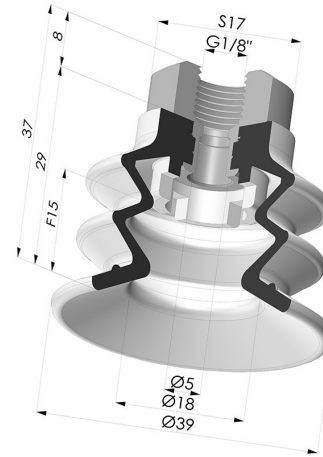

**TECHNICAL INFORMATION**

<b>Arrow :</b>	15 mm
<b>Category :</b>	With bellows
<b>Contact lip diameter :</b>	40 mm
<b>Height (in mm) :</b>	37
<b>Horizontal force :</b>	49 N
<b>inner barrel diameter :</b>	Female G1/8"
<b>Number of bellows :</b>	2.5 Bellows
<b>Range :</b>	Suction cup
<b>Series :</b>	96C
<b>Shape :</b>	2.5 Bellows
<b>Vertical force :</b>	24.5 N

**Variants:**

Variant reference:

**96C 40PU 18D-2**

- Color: Green / Yellow
- Matter: Polyurethane
- Shore Hardness: SH60 / SH30

**Related products:**

**Separable Female Fitting 1/8G**

Product reference: 9M18-2

**Bellows Suction Cup 2.5 folds Series 96C, Ø 40 mm**

Product reference: 96C 40-- A

**Flexible White Filter Series FIBS Ø 29 mm**

Product reference: FIBS 96 40