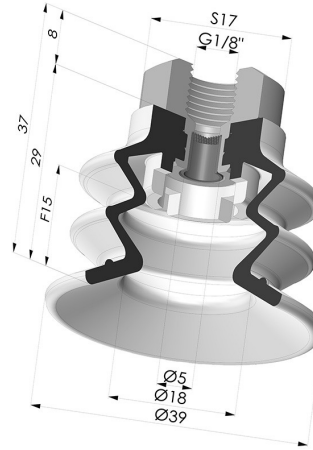

**TECHNICAL INFORMATION**

<b>Arrow :</b>	15 mm
<b>Category :</b>	With bellows
<b>Contact lip diameter :</b>	40 mm
<b>Height (in mm) :</b>	37
<b>Horizontal force :</b>	49 N
<b>inner barrel diameter :</b>	Female G1/8"
<b>Number of bellows :</b>	2.5 Bellows
<b>Range :</b>	Suction cup
<b>Series :</b>	96C
<b>Shape :</b>	2.5 Bellows
<b>Vertical force :</b>	24.5 N

**Variants:**

Variant reference:  
**96C 40PU 18D-2-F**

- Color: Green / Yellow
- Matter: Polyurethane
- Shore Hardness: SH60 / SH30

**Related products:**

**Separable Female Fitting 1/8G - with Filter**

Product reference: 9M18-2-F

**Bellows Suction Cup 2.5 folds Series 96C, Ø 40 mm**

Product reference: 96C 40-- A

**Flexible White Filter Series FIBS Ø 29 mm**

Product reference: FIBS 96 40