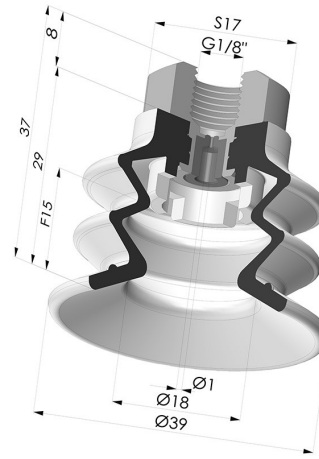

**TECHNICAL INFORMATION**

<b>Arrow :</b>	15 mm
<b>Category :</b>	With bellows
<b>Contact lip diameter :</b>	40 mm
<b>Height (in mm) :</b>	37
<b>Horizontal force :</b>	49 N
<b>inner barrel diameter :</b>	Female G1/8"
<b>Number of bellows :</b>	2.5 Bellows
<b>Range :</b>	Suction cup
<b>Series :</b>	96C
<b>Shape :</b>	2.5 Bellows
<b>Vertical force :</b>	24.5 N

**Variants:**

Variant reference:

**96C 40PU 18D-2-GIC**

- Color: Green / Yellow
- Matter: Polyurethane
- Shore Hardness: SH60 / SH30

**Related products:**

**Separable Female Fitting 1/8G - with Spray Nozzle**

Product reference: 9M18-2-GIC

**Bellows Suction Cup 2.5 folds Series 96C, Ø 40 mm**

Product reference: 96C 40-- A

**Flexible White Filter Series FIBS Ø 29 mm**

Product reference: FIBS 96 40