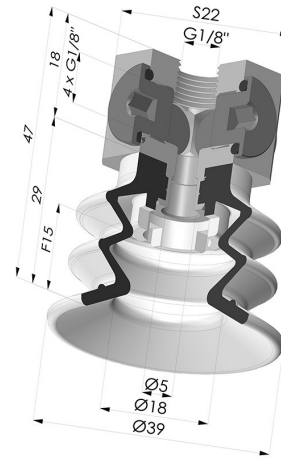

TECHNICAL INFORMATION

Arrow :	15 mm
Category :	With bellows
Contact lip diameter :	40 mm
Height (in mm) :	47
Horizontal force :	49 N
inner barrel diameter :	Female G1/8"
Number of bellows :	2.5 Bellows
Range :	Suction cup
Series :	96C
Shape :	2.5 Bellows
Vertical force :	24.5 N

Variants:

Variant reference:

96C 40PU 18D-3-BD

- Color: Green / Yellow
- Matter: Polyurethane
- Shore Hardness: SH60 / SH30

Related products:

Separable Female Fitting 1/8G - with 5 Outputs

Product reference: 9M18-3

Bellows Suction Cup 2.5 folds Series 96C, Ø 40 mm

Product reference: 96C 40-- A

Flexible White Filter Series FIBS Ø 29 mm

Product reference: FIBS 96 40