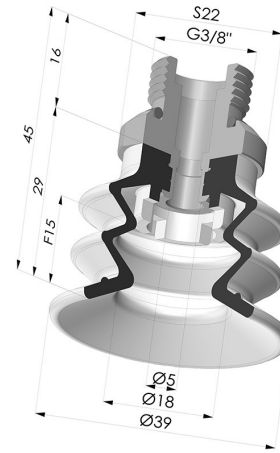

**TECHNICAL INFORMATION**

<b>Arrow :</b>	15 mm
<b>Category :</b>	With bellows
<b>Contact lip diameter :</b>	40 mm
<b>Height (in mm) :</b>	45
<b>Horizontal force :</b>	49 N
<b>inner barrel diameter :</b>	Male G3/8"
<b>Number of bellows :</b>	2.5 Bellows
<b>Range :</b>	Suction cup
<b>Series :</b>	96C
<b>Shape :</b>	2.5 Bellows
<b>Vertical force :</b>	24.5 N

**Variants:**

Variant reference:

**96C 40PU 38D-2**

- Color: Green / Yellow
- Matter: Polyurethane
- Shore Hardness: SH60 / SH30

**Related products:**

**Separable Male Fitting 3/8G**

Product reference: 9M38-2

**Bellows Suction Cup 2.5 folds Series 96C, Ø 40 mm**

Product reference: 96C 40-- A

**Flexible White Filter Series FIBS Ø 29 mm**

Product reference: FIBS 96 40