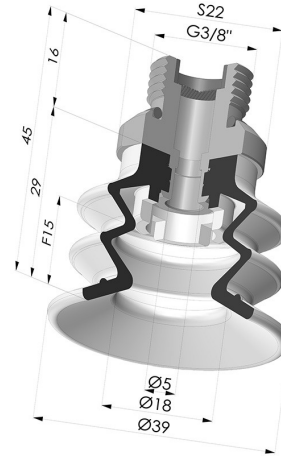

TECHNICAL INFORMATION

Arrow :	15 mm
Category :	With bellows
Contact lip diameter :	40 mm
Height (in mm) :	45
Horizontal force :	49 N
inner barrel diameter :	Male G3/8"
Number of bellows :	2.5 Bellows
Range :	Suction cup
Series :	96C
Shape :	2.5 Bellows
Vertical force :	24.5 N

Variants:

Variant reference:

96C 40PU 38D-2-F

- Color: Green / Yellow
- Matter: Polyurethane
- Shore Hardness: SH60 / SH30

Related products:

Separable Male Fitting 3/8G - with Filter

Product reference: 9M38-2-F

Bellows Suction Cup 2.5 folds Series 96C, Ø 40 mm

Product reference: 96C 40-- A

Flexible White Filter Series FIBS Ø 29 mm

Product reference: FIBS 96 40