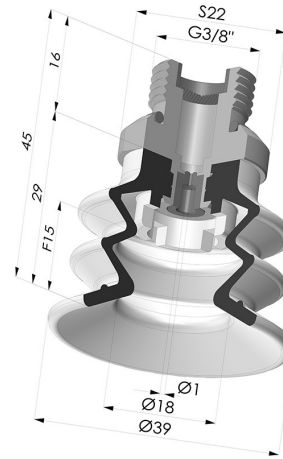

TECHNICAL INFORMATION

Arrow :	15 mm
Category :	With bellows
Contact lip diameter :	40 mm
Height (in mm) :	45
Horizontal force :	49 N
inner barrel diameter :	Male G3/8"
Number of bellows :	2.5 Bellows
Range :	Suction cup
Series :	96C
Shape :	2.5 Bellows
Vertical force :	24.5 N

Variants:

Variant reference:

96C 40PU 38D-2-GIC

- Color: Green / Yellow
- Matter: Polyurethane
- Shore Hardness: SH60 / SH30

Related products:

Separable Male Fitting 3/8G - with Spray Nozzle

Product reference: 9M38-2-GIC

Bellows Suction Cup 2.5 folds Series 96C, Ø 40 mm

Product reference: 96C 40-- A

Flexible White Filter Series FIBS Ø 29 mm

Product reference: FIBS 96 40