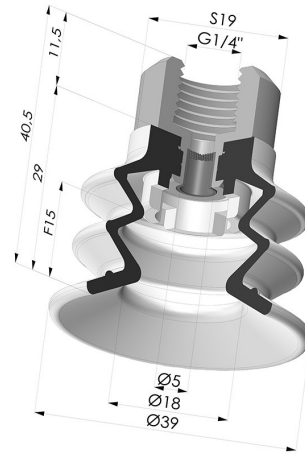

TECHNICAL INFORMATION

Arrow :	15 mm
Category :	With bellows
Contact lip diameter :	40 mm
Height (in mm) :	40.5
Horizontal force :	49 N
inner barrel diameter :	Female G1/4"
Number of bellows :	2.5 Bellows
Range :	Suction cup
Series :	96C
Shape :	2.5 Bellows
Vertical force :	24.5 N

Variants:

Variant reference:

96C 40PU F14D-4-F

- Color: Green / Yellow
- Matter: Polyurethane
- Shore Hardness: SH60 / SH30

Related products:

Bellows Suction Cup 2.5 folds Series 96C, Ø 40 mm
 Product reference: 96C 40-- A

Flexible White Filter Series FIBS Ø 29 mm
 Product reference: FIBS 96 40

Separable Female Fitting 1/4G - with Filter
 Product reference: 9MF14-4-F