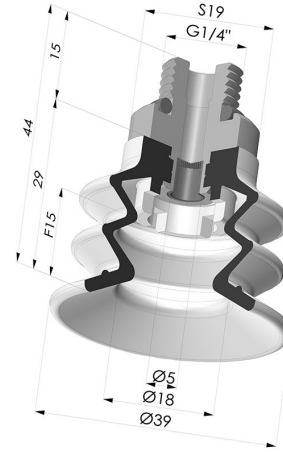

**TECHNICAL INFORMATION**

<b>Arrow :</b>	15 mm
<b>Category :</b>	With bellows
<b>Contact lip diameter :</b>	40 mm
<b>Height (in mm) :</b>	44
<b>Horizontal force :</b>	49 N
<b>inner barrel diameter :</b>	Male G1/4"
<b>Number of bellows :</b>	2.5 Bellows
<b>Range :</b>	Suction cup
<b>Series :</b>	96C
<b>Shape :</b>	2.5 Bellows
<b>Vertical force :</b>	24.5 N

**Variants:**

Variant reference:

**96C 40PU M14D-4-F**

- Color: Green / Yellow
- Matter: Polyurethane
- Shore Hardness: SH60 / SH30

**Related products:**

**Bellows Suction Cup 2.5 folds Series 96C, Ø 40 mm**  
 Product reference: 96C 40-- A

**Flexible White Filter Series FIBS Ø 29 mm**  
 Product reference: FIBS 96 40

**Separable Male Fitting 1/4G - with Filter**  
 Product reference: 9MM14-4-F