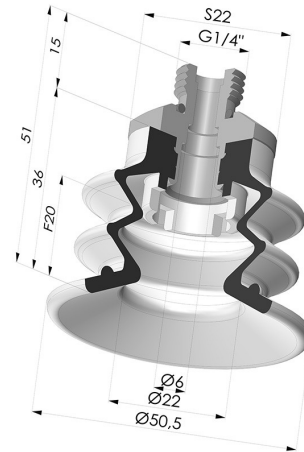

**TECHNICAL INFORMATION**

<b>Arrow :</b>	20 mm
<b>Category :</b>	With bellows
<b>Contact lip diameter :</b>	50 mm
<b>Height (in mm) :</b>	51
<b>Horizontal force :</b>	78.5 N
<b>inner barrel diameter :</b>	Male G1/4"
<b>Number of bellows :</b>	2.5 Bellows
<b>Range :</b>	Suction cup
<b>Series :</b>	96C
<b>Shape :</b>	2.5 Bellows
<b>Vertical force :</b>	39.5 N

**Variants:**

Variant reference:  
**96C 50PU 14D-2**

- Color: Green / Yellow
- Matter: Polyurethane
- Shore Hardness: SH60 / SH30

**Related products:**

**Separable Male Fitting 1/4G**

Product reference: 9G14-2

**Bellows Suction Cup 2.5 folds Series 96C, Ø 50 mm**

Product reference: 96C 50-- A