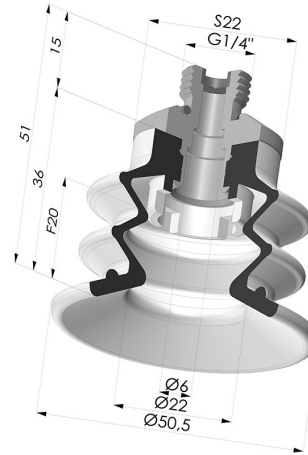

**TECHNICAL INFORMATION**

<b>Arrow :</b>	20 mm
<b>Category :</b>	With bellows
<b>Contact lip diameter :</b>	50 mm
<b>Height (in mm) :</b>	51
<b>Horizontal force :</b>	78.5 N
<b>inner barrel diameter :</b>	Male G1/4"
<b>Number of bellows :</b>	2.5 Bellows
<b>Range :</b>	Suction cup
<b>Series :</b>	96C
<b>Shape :</b>	2.5 Bellows
<b>Vertical force :</b>	39.5 N

**Variants:**

Variant reference:

**96C 50PU 14D-2-F**

- Color: Green / Yellow
- Matter: Polyurethane
- Shore Hardness: SH60 / SH30

**Related products:**

**Separable Male Fitting 1/4G - with Filter**

Product reference: 9G14-2-F

**Bellows Suction Cup 2.5 folds Series 96C, Ø 50 mm**

Product reference: 96C 50-- A