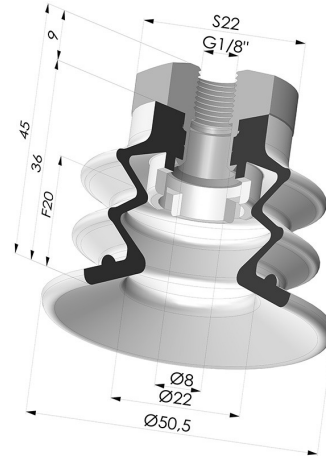

TECHNICAL INFORMATION

| | |
|--------------------------------|--------------|
| Arrow : | 20 mm |
| Category : | With bellows |
| Contact lip diameter : | 50 mm |
| Height (in mm) : | 45 |
| Horizontal force : | 78.5 N |
| inner barrel diameter : | Female G1/8" |
| Number of bellows : | 2.5 Bellows |
| Range : | Suction cup |
| Series : | 96C |
| Shape : | 2.5 Bellows |
| Vertical force : | 39.5 N |

Variants:

Variant reference:

96C 50PU 18D-2

- Color: Green / Yellow
- Matter: Polyurethane
- Shore Hardness: SH60 / SH30

Related products:

Bellows Suction Cup 2.5 folds Series 96C, Ø 50 mm
 Product reference: 96C 50-- A

Flexible White Filter Series FIBS Ø 36 mm
 Product reference: FIBS 96 50

Bellows Suction Cup 2.5 folds Series 96C, Ø 50 mm
 Product reference: 96C 50-- 18D-2