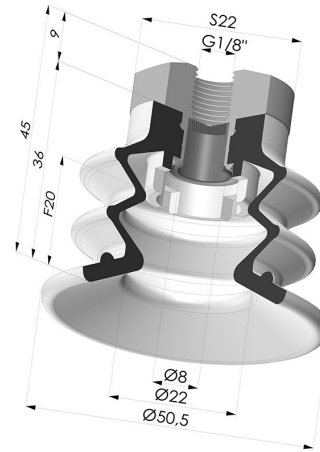

TECHNICAL INFORMATION

Arrow :	20 mm
Category :	With bellows
Contact lip diameter :	50 mm
Height (in mm) :	45
Horizontal force :	78.5 N
inner barrel diameter :	Female G1/8"
Number of bellows :	2.5 Bellows
Range :	Suction cup
Series :	96C
Shape :	2.5 Bellows
Vertical force :	39.5 N

Variants:

Variant reference:
96C 50PU 18D-2-F

- Color: Green / Yellow
- Matter: Polyurethane
- Shore Hardness: SH60 / SH30

Related products:

Separable Female Fitting 1/8G - with Filter

Product reference: 9G18-2-F

Bellows Suction Cup 2.5 folds Series 96C, Ø 50 mm

Product reference: 96C 50-- A

Flexible White Filter Series FIBS Ø 36 mm

Product reference: FIBS 96 50