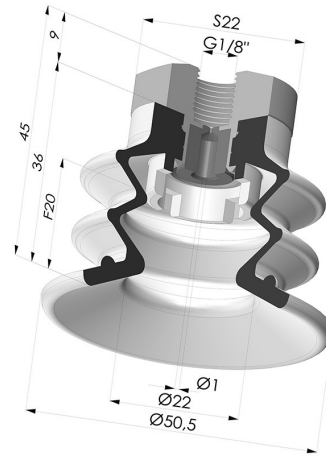

TECHNICAL INFORMATION

Arrow :	20 mm
Category :	With bellows
Contact lip diameter :	50 mm
Height (in mm) :	45
Horizontal force :	78.5 N
inner barrel diameter :	Female G1/8"
Number of bellows :	2.5 Bellows
Range :	Suction cup
Series :	96C
Shape :	2.5 Bellows
Vertical force :	39.5 N

Variants:

Variant reference:

96C 50PU 18D-2-GIC

- Color: Green / Yellow
- Matter: Polyurethane
- Shore Hardness: SH60 / SH30

Related products:

Separable Female Fitting 1/8G - with Spray Nozzle

Product reference: 9G18-2-GIC

Bellows Suction Cup 2.5 folds Series 96C, Ø 50 mm

Product reference: 96C 50-- A

Flexible White Filter Series FIBS Ø 36 mm

Product reference: FIBS 96 50