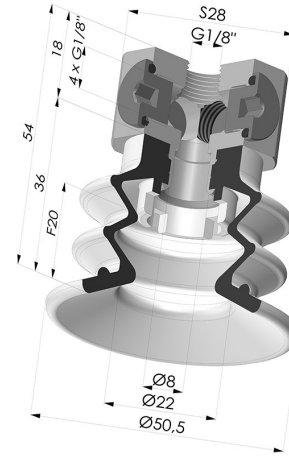

TECHNICAL INFORMATION

Arrow :	20 mm
Category :	With bellows
Contact lip diameter :	50 mm
Height (in mm) :	54
Horizontal force :	78.5 N
inner barrel diameter :	Female G1/8"
Number of bellows :	2.5 Bellows
Range :	Suction cup
Series :	96C
Shape :	2.5 Bellows
Vertical force :	39.5 N

Variants:

Variant reference:

96C 50PU 18D-3-BD

- Color: Green / Yellow
- Matter: Polyurethane
- Shore Hardness: SH60 / SH30

Related products:

Separable Female Fitting 1/8G - with 5 Outputs

Product reference: 9G18-3

Bellows Suction Cup 2.5 folds Series 96C, Ø 50 mm

Product reference: 96C 50-- A

Flexible White Filter Series FIBS Ø 36 mm

Product reference: FIBS 96 50