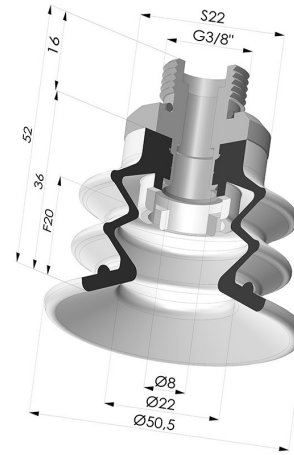

**TECHNICAL INFORMATION**

<b>Arrow :</b>	20 mm
<b>Category :</b>	With bellows
<b>Contact lip diameter :</b>	50 mm
<b>Height (in mm) :</b>	52
<b>Horizontal force :</b>	78.5 N
<b>inner barrel diameter :</b>	Male G3/8"
<b>Number of bellows :</b>	2.5 Bellows
<b>Range :</b>	Suction cup
<b>Series :</b>	96C
<b>Shape :</b>	2.5 Bellows
<b>Vertical force :</b>	39.5 N

**Variants:**

Variant reference:

**96C 50PU 38D-2**

- Color: Green / Yellow
- Matter: Polyurethane
- Shore Hardness: SH60 / SH30

**Related products:**

**Separable Male Fitting 3/8G**

Product reference: 9G38-2

**Bellows Suction Cup 2.5 folds Series 96C, Ø 50 mm**

Product reference: 96C 50-- A

**Flexible White Filter Series FIBS Ø 36 mm**

Product reference: FIBS 96 50