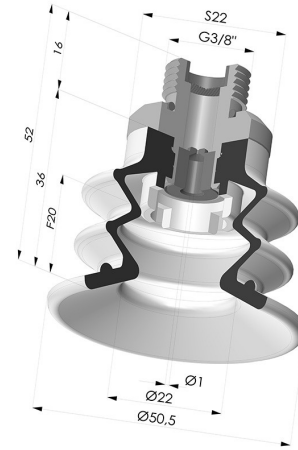

TECHNICAL INFORMATION

Arrow :	20 mm
Category :	With bellows
Contact lip diameter :	50 mm
Height (in mm) :	52
Horizontal force :	78.5 N
inner barrel diameter :	Male G3/8"
Number of bellows :	2.5 Bellows
Range :	Suction cup
Series :	96C
Shape :	2.5 Bellows
Vertical force :	39.5 N

Variants:

Variant reference:

96C 50PU 38D-2-GIC

- Color: Green / Yellow
- Matter: Polyurethane
- Shore Hardness: SH60 / SH30

Related products:

Separable Male Fitting 3/8G - with Spray Nozzle

Product reference: 9G38-2-GIC

Bellows Suction Cup 2.5 folds Series 96C, Ø 50 mm

Product reference: 96C 50-- A

Flexible White Filter Series FIBS Ø 36 mm

Product reference: FIBS 96 50