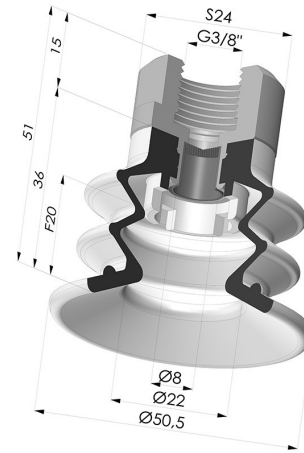

TECHNICAL INFORMATION

Arrow :	20 mm
Category :	With bellows
Contact lip diameter :	50 mm
Height (in mm) :	51
Horizontal force :	78.5 N
inner barrel diameter :	Male G3/8"
Number of bellows :	2.5 Bellows
Range :	Suction cup
Series :	96C
Shape :	2.5 Bellows
Vertical force :	39.5 N

Variants:

Variant reference:

96C 50PU F38D-4-F

- Color: Green / Yellow
- Matter: Polyurethane
- Shore Hardness: SH60 / SH30

Related products:

Bellows Suction Cup 2.5 folds Series 96C, Ø 50 mm
 Product reference: 96C 50-- A

Flexible White Filter Series FIBS Ø 36 mm
 Product reference: FIBS 96 50

Separable Female Fitting 3/8G - with Filter
 Product reference: 9GF38-4-F