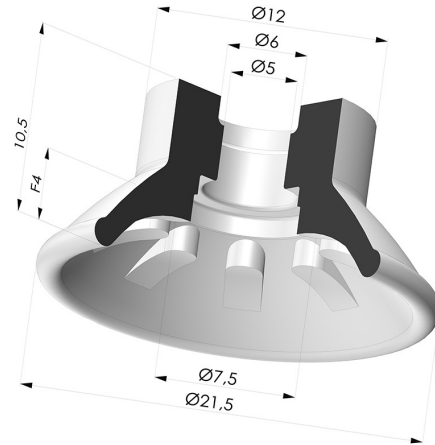

**TECHNICAL INFORMATION**

<b>Arrow :</b>	4 mm
<b>Category :</b>	Plates
<b>Contact lip diameter :</b>	21.5
<b>Height (in mm) :</b>	10.5
<b>Horizontal force :</b>	14 N
<b>inner barrel diameter :</b>	5
<b>Matter :</b>	Polyurethane
<b>Number of bellows :</b>	0.5 Bellows
<b>Range :</b>	Suction cup
<b>Series :</b>	99
<b>Shape :</b>	Plate
<b>Vertical force :</b>	7 N

**Variants:**

Variant reference:

**99A 20PU A**

- Color: Red
- Matter: Polyurethane
- Shore Hardness: SH40

Variant reference:

**99B 20PU A**

- Color: Green
- Matter: Polyurethane
- Shore Hardness: SH60

**Related products:**

**Separable Female Fitting M5**

Product reference:  
9PM5-2

**Separable Female Fitting M5 - with Filter**

Product reference:  
9PM5-2-F

**Separable Female Fitting M5 - with Spray Nozzle**

Product reference:  
9PM5-2-GIC

**Separable Male Fitting 1/8G - with Filter**

Product reference:  
9PM18-4-F

**Separable Female Fitting 1/8G - with Filter**

Product reference:  
9PF18-4-F