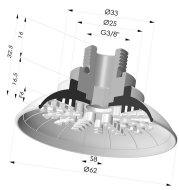

**TECHNICAL INFORMATION**

<b>Arrow :</b>	6 mm
<b>Category :</b>	Plates
<b>Contact lip diameter :</b>	62 mm
<b>Height (in mm) :</b>	31
<b>Horizontal force :</b>	135 N
<b>inner barrel diameter :</b>	Female G3/8"
<b>Number of bellows :</b>	0.5 Bellows
<b>Range :</b>	Suction cup
<b>Series :</b>	99
<b>Shape :</b>	Plate
<b>Vertical force :</b>	65 N

**Variants:**

Variant reference:  
**99A 60PU F38**

- Color: Red
- Matter: Polyurethane
- Shore Hardness: SH40

Variant reference:  
**99B 60PU F38**

- Color: Green
- Matter: Polyurethane
- Shore Hardness: SH60

**Related products:**

**Flat suction cup series 99, Ø 62 mm with fitting G3/8" male**

Product reference: 99- 60PU M38