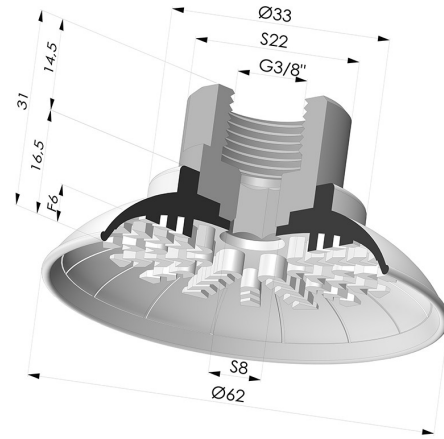

**TECHNICAL INFORMATION**

<b>Arrow :</b>	6 mm
<b>Category :</b>	Plates
<b>Contact lip diameter :</b>	62 mm
<b>Height (in mm) :</b>	31
<b>Horizontal force :</b>	135 N
<b>inner barrel diameter :</b>	Female G3/8"
<b>Number of bellows :</b>	0.5 Bellows
<b>Range :</b>	Suction cup
<b>Series :</b>	99
<b>Shape :</b>	Plate
<b>Vertical force :</b>	65 N

**Variants:**

Variant reference:  
**99A 60PU F38**

- Color: Red
- Matter: Polyurethane
- Shore Hardness: SH40

Variant reference:  
**99B 60PU F38**

- Color: Green
- Matter: Polyurethane
- Shore Hardness: SH60

**Related products:**

**Flat suction cup series 99, Ø 62 mm with fitting G3/8" male**

Product reference: 99- 60PU M38