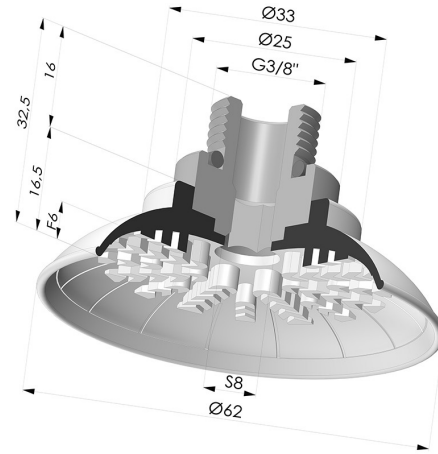

**TECHNICAL INFORMATION**

<b>Arrow :</b>	6 mm
<b>Category :</b>	Plates
<b>Contact lip diameter :</b>	62 mm
<b>Height (in mm) :</b>	32.5
<b>Horizontal force :</b>	130 N
<b>inner barrel diameter :</b>	Male G3/8"
<b>Number of bellows :</b>	0.5 Bellows
<b>Range :</b>	Suction cup
<b>Series :</b>	99
<b>Shape :</b>	Plate
<b>Vertical force :</b>	65 N

**Variants:**

Variant reference:  
**99A 60PU M38**

- Color: Red
- Matter: Polyurethane
- Shore Hardness: SH40

Variant reference:  
**99B 60PU M38**

- Color: Green
- Matter: Polyurethane
- Shore Hardness: SH60

**Related products:**

**Flat suction cup series 99, Ø 62 mm with fitting G3/8" female**

Product reference: 99- 60PU F38