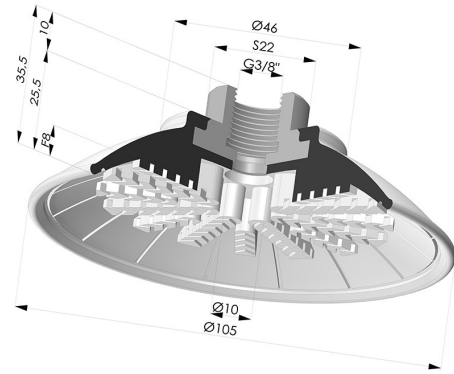

TECHNICAL INFORMATION

Arrow :	8 mm
Category :	Plates
Contact lip diameter :	105
Height (in mm) :	35.5
Horizontal force :	374 N
inner barrel diameter :	G3/8
Number of bellows :	0.5 Bellows
Range :	Suction cup
Series :	99
Shape :	Plate
Vertical force :	187 N

Variants:

Variant reference:
99A 100PU F38

- Color: Red
- Matter: Polyurethane
- Shore Hardness: SH40

Variant reference:
99B 100PU F38

- Color: Green
- Matter: Polyurethane
- Shore Hardness: SH60

Related products:

Flat suction cup series 99, Ø 105 mm with fitting G3/8" male

Product reference: 99- 100PU M38