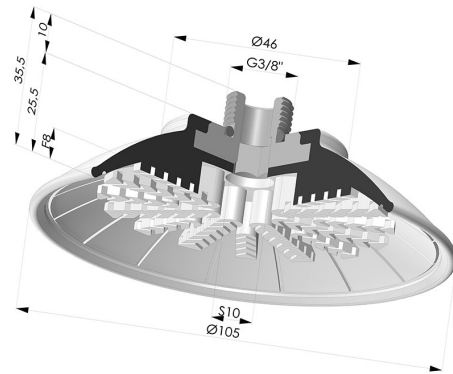

**TECHNICAL INFORMATION**

<b>Arrow :</b>	8 mm
<b>Category :</b>	Plates
<b>Contact lip diameter :</b>	105
<b>Height (in mm) :</b>	35.5
<b>Horizontal force :</b>	374 N
<b>inner barrel diameter :</b>	G3/8
<b>Number of bellows :</b>	0.5 Bellows
<b>Range :</b>	Suction cup
<b>Series :</b>	99
<b>Shape :</b>	Plate
<b>Vertical force :</b>	187 N

**Variants:**

Variant reference:  
**99A 100PU M38**

- Color: Red
- Matter: Polyurethane
- Shore Hardness: SH40

Variant reference:  
**99B 100PU M38**

- Color: Green
- Matter: Polyurethane
- Shore Hardness: SH60

**Related products:**

**Flat suction cup series 99, Ø 105 mm with fitting G3/8" female**

Product reference: 99- 100PU F38