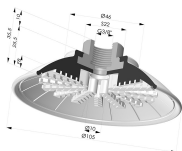

**TECHNICAL INFORMATION**

<b>Arrow :</b>	8 mm
<b>Category :</b>	Plates
<b>Contact lip diameter :</b>	105
<b>Height (in mm) :</b>	35.5
<b>Horizontal force :</b>	374 N
<b>inner barrel diameter :</b>	G3/8
<b>Number of bellows :</b>	0.5 Bellows
<b>Range :</b>	Suction cup
<b>Series :</b>	99
<b>Shape :</b>	Plate
<b>Vertical force :</b>	187 N

**Variants:**

Variant reference:  
**99A 100PU M38**

- Color: Red
- Matter: Polyurethane
- Shore Hardness: SH40

Variant reference:  
**99B 100PU M38**

- Color: Green
- Matter: Polyurethane
- Shore Hardness: SH60

**Related products:**

**Flat suction cup series 99, Ø 105 mm with fitting G3/8" female**

Product reference: 99- 100PU F38