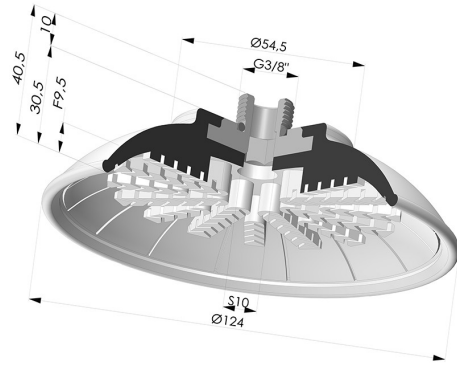

TECHNICAL INFORMATION

Arrow :	9.5 mm
Category :	Plates
Contact lip diameter :	124 mm
Height (in mm) :	40.5
Horizontal force :	258 N
inner barrel diameter :	G3/8
Range :	Suction cup
Series :	99
Shape :	Plate
Vertical force :	40.5

Variants:

Variant reference:
99A 120PU M38

- Color: Red
- Matter: Polyurethane
- Shore Hardness: SH40

Variant reference:
99B 120PU M38

- Color: Green
- Matter: Polyurethane
- Shore Hardness: SH60

Related products:

Flat suction cup series 99, Ø 124 mm with fitting G3/8" female

Product reference: 99- 120PU F38