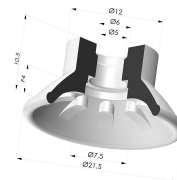

**TECHNICAL INFORMATION**

- Arrow :** 4 mm  
**Category :** Plates  
**Contact lip diameter :** 21.5  
**Height (in mm) :** 16.5  
**Horizontal force :** 14 N  
**inner barrel diameter :** M5  
**Matter :** Polyurethane  
**Number of bellows :** 0.5 Bellows  
**Range :** Suction cup  
**Series :** 99  
**Shape :** Plate  
**Vertical force :** 7 N

**Separable Female Fitting M5**

Product reference: 9PM5-2

**Flat suction cup series 99, Ø 21.5 mm**

Product reference: 99- 20PU A