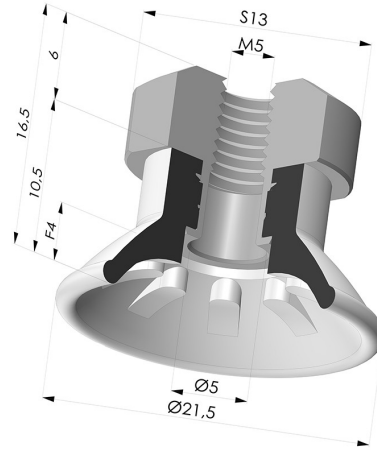

**TECHNICAL INFORMATION**

- Arrow :** 4 mm  
**Category :** Plates  
**Contact lip diameter :** 21.5  
**Height (in mm) :** 16.5  
**Horizontal force :** 14 N  
**inner barrel diameter :** M5  
**Matter :** Polyurethane  
**Number of bellows :** 0.5 Bellows  
**Range :** Suction cup  
**Series :** 99  
**Shape :** Plate  
**Vertical force :** 7 N

**Variants:**

Variant reference:

**99A 20PU FM5**

- Color: Red
- Matter: Polyurethane
- Shore Hardness: SH40

Variant reference:

**99B 20PU FM5**

- Color: Green
- Matter: Polyurethane
- Shore Hardness: SH60

**Related products:**

**Separable Female Fitting M5**

Product reference: 9PM5-2

**Flat suction cup series 99, Ø 21.5 mm**

Product reference: 99- 20PU A