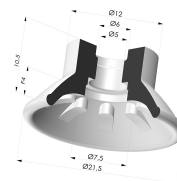

TECHNICAL INFORMATION

Arrow :	4 mm
Category :	Plates
Contact lip diameter :	21.5
Contact lip diameter :	21.5
Height (in mm) :	16.5
Horizontal force :	14 N
inner barrel diameter :	M5
inner barrel diameter :	M5
Matter :	Polyurethane
Number of bellows :	0.5 Bellows
Range :	Suction cup
Series :	99
Shape :	Plate
Vertical force :	7 N

Separable Female Fitting M5 - with Filter

Product reference: 9PM5-2-F

Flat suction cup series 99, Ø 21.5 mm

Product reference: 99- 20PU A