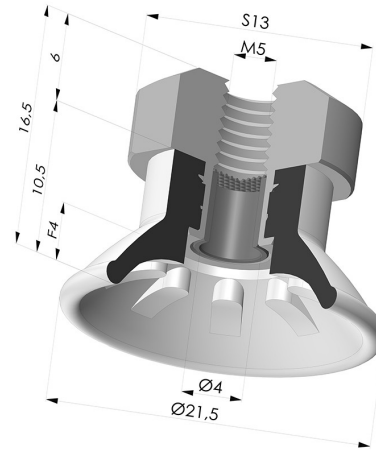

TECHNICAL INFORMATION

Arrow :	4 mm
Category :	Plates
Contact lip diameter :	21.5
Contact lip diameter :	21.5
Height (in mm) :	16.5
Horizontal force :	14 N
inner barrel diameter :	M5
inner barrel diameter :	M5
Matter :	Polyurethane
Number of bellows :	0.5 Bellows
Range :	Suction cup
Series :	99
Shape :	Plate
Vertical force :	7 N

Variants:

Variant reference:
99B 20PU FM5F

- Color: Green
- Matter: Polyurethane
- Shore Hardness: SH60

Variant reference:
99A 20PU FM5F

- Color: Red
- Matter: Polyurethane
- Shore Hardness: SH40

Related products:

Separable Female Fitting M5 - with Filter

Product reference: 9PM5-2-F

Flat suction cup series 99, Ø 21.5 mm

Product reference: 99- 20PU A