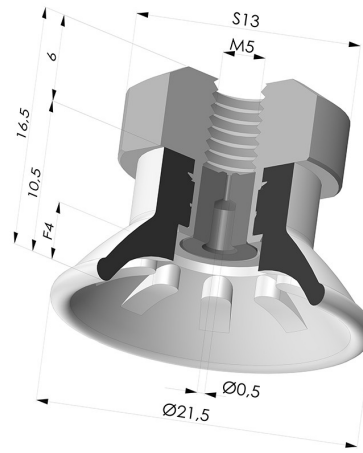

TECHNICAL INFORMATION

Arrow :	4mm
Category :	Plates
Contact lip diameter :	21.5
Height (in mm) :	16.5
Horizontal force :	14 N
inner barrel diameter :	M5
Matter :	Polyurethane
Number of bellows :	0.5 Bellows
Range :	Suction cup
Series :	99
Shape :	Plate
Vertical force :	7 N

Variants:

Variant reference:
99A 20PU FM5GIC

- Color: Red
- Shore Hardness: SH40

Variant reference:
99B 20PU FM5GIC

- Color: Green
- Shore Hardness: SH60

Related products:

Separable Female Fitting M5 - with Spray Nozzle

Product reference: 9PM5-2-GIC

Flat suction cup series 99, Ø 21.5 mm

Product reference: 99- 20PU A