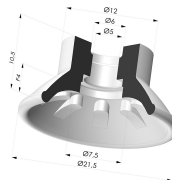

TECHNICAL INFORMATION

Arrow :	4mm
Category :	Plates
Contact lip diameter :	21.5
Height (in mm) :	16.5
Horizontal force :	14 N
inner barrel diameter :	M5
Matter :	Polyurethane
Number of bellows :	0.5 Bellows
Range :	Suction cup
Series :	99
Shape :	Plate
Vertical force :	7 N

Variants:

Variant reference:
99A 20PU FM5GIC

- Color: Red
- Shore Hardness: SH40

Variant reference:
99B 20PU FM5GIC

- Color: Green
- Shore Hardness: SH60

Related products:

Separable Female Fitting M5 - with Spray Nozzle

Product reference: 9PM5-2-GIC

Flat suction cup series 99, Ø 21.5 mm

Product reference: 99- 20PU A