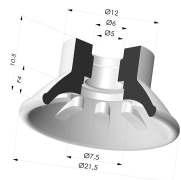

TECHNICAL INFORMATION

Arrow :	4mm
Category :	Plates
Contact lip diameter :	21.5
Height (in mm) :	19.5
Horizontal force :	14 N
inner barrel diameter :	M5
Matter :	Polyurethane
Number of bellows :	0.5 Bellows
Range :	Suction cup
Series :	99
Shape :	Plate
Vertical force :	7 N

Flat suction cup series 99, Ø 21.5 mm

Product reference: 99- 20PU A