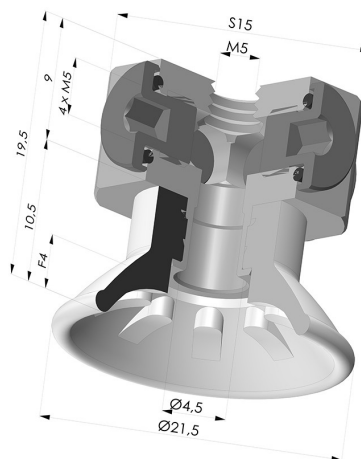

TECHNICAL INFORMATION

Arrow :	4mm
Category :	Plates
Contact lip diameter :	21.5
Height (in mm) :	19.5
Horizontal force :	14 N
inner barrel diameter :	M5
Matter :	Polyurethane
Number of bellows :	0.5 Bellows
Range :	Suction cup
Series :	99
Shape :	Plate
Vertical force :	7 N

Variants:

Variant reference:

99A 20PU FM5BD

- Color: Red
- Matter: Polyurethane
- Shore Hardness: SH40

Variant reference:

99B 20PU FM5BD

- Color: Green
- Matter: Polyurethane
- Shore Hardness: SH60

Related products:

Flat suction cup series 99, Ø 21.5 mm

Product reference: 99- 20PU A