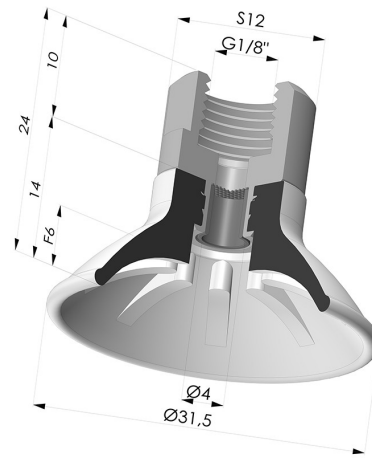

TECHNICAL INFORMATION

Arrow :	6 mm
Category :	Plates
Contact lip diameter :	31.5
Height (in mm) :	24
Horizontal force :	32 N
inner barrel diameter :	G1/8
Matter :	Polyurethane
Number of bellows :	0.5 Bellows
Range :	Suction cup
Series :	99
Shape :	Plate
Vertical force :	16 N

Variants:

Variant reference:

99A 30PU F18D-4-F

- Color: Red
- Matter: Polyurethane
- Shore Hardness: SH40

Variant reference:

99B 30PU F18D-4-F

- Color: Green
- Matter: Polyurethane
- Shore Hardness: SH60

Related products:

Separable Female Fitting 1/8G - with Filter

Product reference: 9PF18-4-F

Flat suction cup series 99, Ø 31.5 mm

Product reference: 99- 30PU A