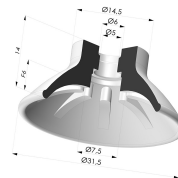

TECHNICAL INFORMATION

Arrow :	6 mm
Category :	Plates
Contact lip diameter :	31.5
Height (in mm) :	24
Horizontal force :	32 N
inner barrel diameter :	G1/8
Matter :	Polyurethane
Number of bellows :	0.5 Bellows
Range :	Suction cup
Series :	99
Shape :	Plate
Vertical force :	16 N

Variants:

Variant reference:

99A 30PU F18D-4-F

- Color: Red
- Matter: Polyurethane
- Shore Hardness: SH40

Variant reference:

99B 30PU F18D-4-F

- Color: Green
- Matter: Polyurethane
- Shore Hardness: SH60

Related products:

Separable Female Fitting 1/8G - with Filter

Product reference: 9PF18-4-F

Flat suction cup series 99, Ø 31.5 mm

Product reference: 99- 30PU A