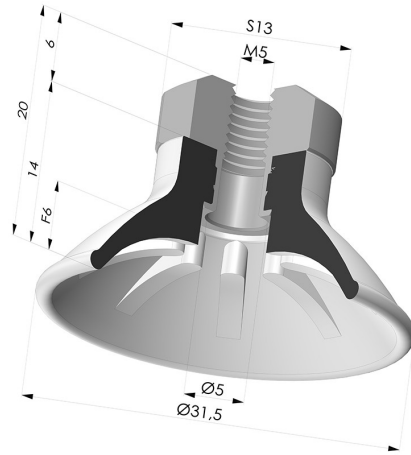

TECHNICAL INFORMATION

Arrow :	6 mm
Category :	Plates
Contact lip diameter :	31.5
Height (in mm) :	20
Horizontal force :	32 N
inner barrel diameter :	M5
Matter :	Polyurethane
Number of bellows :	0.5 Bellows
Range :	Suction cup
Series :	99
Shape :	Plate
Vertical force :	16 N

Variants:

Variant reference:

99A 30PU FM5

- Color: Red
- Matter: Polyurethane
- Shore Hardness: SH40

Variant reference:

99B 30PU FM5

- Color: Green
- Matter: Polyurethane
- Shore Hardness: SH60

Related products:

Separable Female Fitting M5

Product reference: 9PM5-2

Flat suction cup series 99, Ø 31.5 mm

Product reference: 99- 30PU A