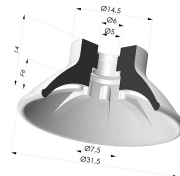

TECHNICAL INFORMATION

Arrow :	6 mm
Category :	Plates
Contact lip diameter :	31.5
Height (in mm) :	20
Horizontal force :	32 N
inner barrel diameter :	M5
Matter :	Polyurethane
Number of bellows :	0.5 Bellows
Range :	Suction cup
Series :	99
Shape :	Plate
Vertical force :	16 N

Variants:

Variant reference:

99A 30PU FM5

- Color: Red
- Matter: Polyurethane
- Shore Hardness: SH40

Variant reference:

99B 30PU FM5

- Color: Green
- Matter: Polyurethane
- Shore Hardness: SH60

Related products:

Separable Female Fitting M5

Product reference: 9PM5-2

Flat suction cup series 99, Ø 31.5 mm

Product reference: 99- 30PU A