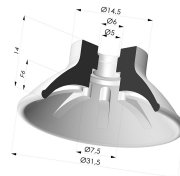

**TECHNICAL INFORMATION**

<b>Arrow :</b>	6 mm
<b>Category :</b>	Plates
<b>Contact lip diameter :</b>	31.5
<b>Height (in mm) :</b>	20
<b>Horizontal force :</b>	32 N
<b>inner barrel diameter :</b>	M5
<b>Number of bellows :</b>	0.5 Bellows
<b>Range :</b>	Suction cup
<b>Series :</b>	99
<b>Shape :</b>	Plate
<b>Vertical force :</b>	16 N

**Related products:**

**Separable Female Fitting M5 - with Filter**

Product reference: 9PM5-2-F

**Flat suction cup series 99, Ø 31.5 mm**

Product reference: 99- 30PU A