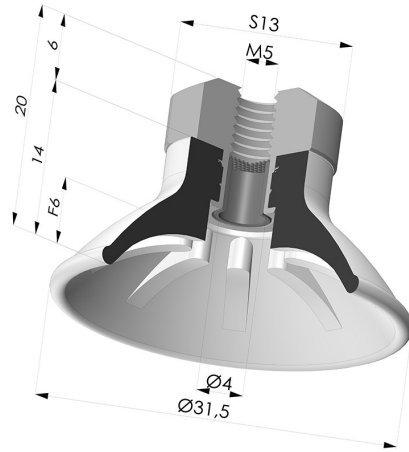

**TECHNICAL INFORMATION**

<b>Arrow :</b>	6 mm
<b>Category :</b>	Plates
<b>Contact lip diameter :</b>	31.5
<b>Height (in mm) :</b>	20
<b>Horizontal force :</b>	32 N
<b>inner barrel diameter :</b>	M5
<b>Number of bellows :</b>	0.5 Bellows
<b>Range :</b>	Suction cup
<b>Series :</b>	99
<b>Shape :</b>	Plate
<b>Vertical force :</b>	16 N

**Variants:**

Variant reference:

**99A 30PU FM5F**

- Color: Red
- Matter: Polyurethane
- Shore Hardness: SH40

Variant reference:

**99B 30PU FM5F**

- Color: Green
- Matter: Polyurethane
- Shore Hardness: SH60

**Related products:**

**Separable Female Fitting M5 - with Filter**

Product reference: 9PM5-2-F

**Flat suction cup series 99, Ø 31.5 mm**

Product reference: 99- 30PU A