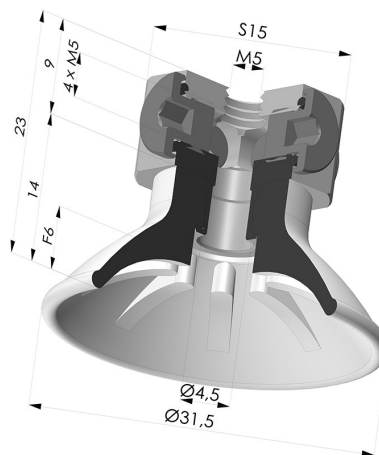

FM5BD

Flat suction cup series 99, Ø 31.5 mm with fitting female M5 and distribution block

TECHNICAL INFORMATION

Arrow :	6mm
Category :	Plates
Contact lip diameter :	31.5
Height (in mm) :	23
Horizontal force :	32 N
inner barrel diameter :	M5
Number of bellows :	0.5 Bellows
Range :	Suction cup
Series :	99
Shape :	Plate
Vertical force :	16 N

Variants:

Variant reference:

99A 30PU FM5BD

- Color: Red
- Matter: Polyurethane
- Shore Hardness: SH40

Variant reference:

99B 30PU FM5BD

- Color: Green
- Matter: Polyurethane
- Shore Hardness: SH60

Related products:

Flat suction cup series 99, Ø 31.5 mm

Product reference: 99- 30PU A