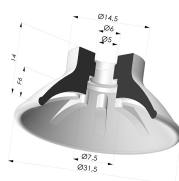

FM5BD

Flat suction cup series 99, Ø 31.5 mm with fitting female M5 and distribution block

TECHNICAL INFORMATION

Arrow :	6mm
Category :	Plates
Contact lip diameter :	31.5
Height (in mm) :	23
Horizontal force :	32 N
inner barrel diameter :	M5
Number of bellows :	0.5 Bellows
Range :	Suction cup
Series :	99
Shape :	Plate
Vertical force :	16 N

Variants:

Variant reference:

99A 30PU FM5BD

- Color: Red
- Matter: Polyurethane
- Shore Hardness: SH40

Variant reference:

99B 30PU FM5BD

- Color: Green
- Matter: Polyurethane
- Shore Hardness: SH60

Related products:

Flat suction cup series 99, Ø 31.5 mm

Product reference: 99- 30PU A