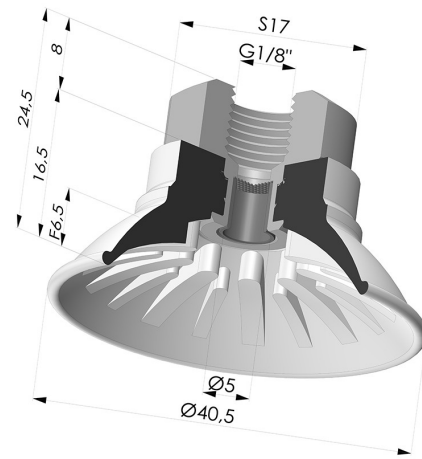

TECHNICAL INFORMATION

Arrow :	6.5 mm
Category :	Plates
Contact lip diameter :	40.5
Height (in mm) :	24.5
Horizontal force :	54 N
inner barrel diameter :	G1/8
Number of bellows :	0.5 Bellows
Range :	Suction cup
Series :	99
Shape :	Plate
Vertical force :	27 N

Variants:

Variant reference:
99A 40PU 18D-2-F

- Color: Red
- Matter: Polyurethane
- Shore Hardness: SH40

Variant reference:
99B 40PU 18D-2-F

- Color: Green
- Matter: Polyurethane
- Shore Hardness: SH60

Related products:

Separable Female Fitting 1/8G - with Filter

Product reference: 9M18-2-F

Flat suction cup series 99, Ø 40.5 mm

Product reference: 99- 40PU A