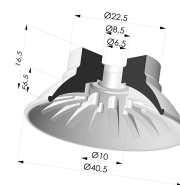

TECHNICAL INFORMATION

Arrow :	6.5 mm
Category :	Plates
Contact lip diameter :	40.5
Height (in mm) :	24.5
Horizontal force :	54 N
inner barrel diameter :	G1/8
Number of bellows :	0.5 Bellows
Range :	Suction cup
Series :	99
Shape :	Plate
Vertical force :	27 N

Variants:

Variant reference:
99A 40PU 18D-2-F

- Color: Red
- Matter: Polyurethane
- Shore Hardness: SH40

Variant reference:
99B 40PU 18D-2-F

- Color: Green
- Matter: Polyurethane
- Shore Hardness: SH60

Related products:

Separable Female Fitting 1/8G - with Filter

Product reference: 9M18-2-F

Flat suction cup series 99, Ø 40.5 mm

Product reference: 99- 40PU A