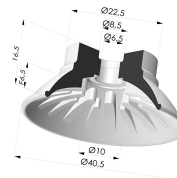

TECHNICAL INFORMATION

Arrow :	6.5 mm
Category :	Plates
Contact lip diameter :	40.5
Height (in mm) :	31.5
Horizontal force :	54 N
inner barrel diameter :	G1/4
Number of bellows :	0.5 Bellows
Range :	Suction cup
Series :	99
Shape :	Plate
Vertical force :	27 N

Variants:

Variant reference:
99A 40PU 14D-2

- Color: Red
- Matter: Polyurethane
- Shore Hardness: SH40

Variant reference:
99B 40PU 14D-2

- Color: Green
- Matter: Polyurethane
- Shore Hardness: SH60

Related products:

Separable Male Fitting 1/4G

Product reference: 9M14-2

Flat suction cup series 99, Ø 40.5 mm

Product reference: 99- 40PU A