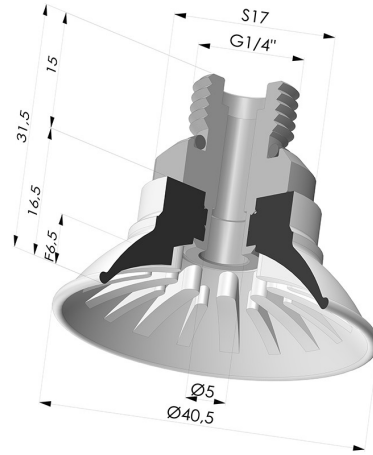

TECHNICAL INFORMATION

Arrow :	6.5 mm
Category :	Plates
Contact lip diameter :	40.5
Height (in mm) :	31.5
Horizontal force :	54 N
inner barrel diameter :	G1/4
Number of bellows :	0.5 Bellows
Range :	Suction cup
Series :	99
Shape :	Plate
Vertical force :	27 N

Variants:

Variant reference:
99A 40PU 14D-2

- Color: Red
- Matter: Polyurethane
- Shore Hardness: SH40

Variant reference:
99B 40PU 14D-2

- Color: Green
- Matter: Polyurethane
- Shore Hardness: SH60

Related products:

Separable Male Fitting 1/4G

Product reference: 9M14-2

Flat suction cup series 99, Ø 40.5 mm

Product reference: 99- 40PU A