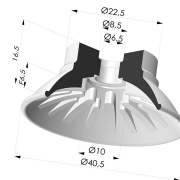

**TECHNICAL INFORMATION**

<b>Arrow :</b>	6.5 mm
<b>Category :</b>	Plates
<b>Contact lip diameter :</b>	40.5 mm
<b>Height (in mm) :</b>	28
<b>Horizontal force :</b>	54 N
<b>inner barrel diameter :</b>	Female G1/4"
<b>Number of bellows :</b>	0.5 Bellows
<b>Range :</b>	Suction cup
<b>Series :</b>	99
<b>Shape :</b>	Plate
<b>Vertical force :</b>	27 N

**Variants:**

Variant reference:  
**99A 40PU F14D-4-F**

- Color: Red
- Matter: Polyurethane
- Shore Hardness: SH40

Variant reference:  
**99B 40PU F14D-4-F**

- Color: Green
- Matter: Polyurethane
- Shore Hardness: SH60

**Related products:**

**Separable Female Fitting 1/4G - with Filter**

Product reference: 9MF14-4-F

**Flat suction cup series 99, Ø 40.5 mm**

Product reference: 99- 40PU A