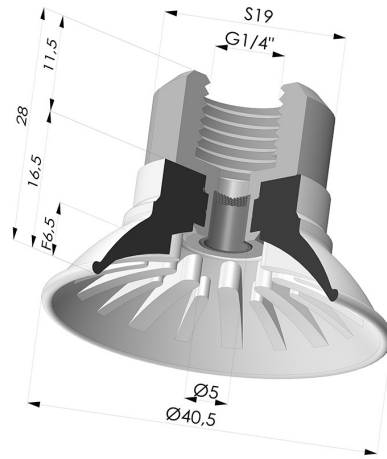

**TECHNICAL INFORMATION**

<b>Arrow :</b>	6.5 mm
<b>Category :</b>	Plates
<b>Contact lip diameter :</b>	40.5 mm
<b>Height (in mm) :</b>	28
<b>Horizontal force :</b>	54 N
<b>inner barrel diameter :</b>	Female G1/4"
<b>Number of bellows :</b>	0.5 Bellows
<b>Range :</b>	Suction cup
<b>Series :</b>	99
<b>Shape :</b>	Plate
<b>Vertical force :</b>	27 N

**Variants:**

Variant reference:  
**99A 40PU F14D-4-F**

- Color: Red
- Matter: Polyurethane
- Shore Hardness: SH40

Variant reference:  
**99B 40PU F14D-4-F**

- Color: Green
- Matter: Polyurethane
- Shore Hardness: SH60

**Related products:**

**Separable Female Fitting 1/4G - with Filter**

Product reference: 9MF14-4-F

**Flat suction cup series 99, Ø 40.5 mm**

Product reference: 99- 40PU A